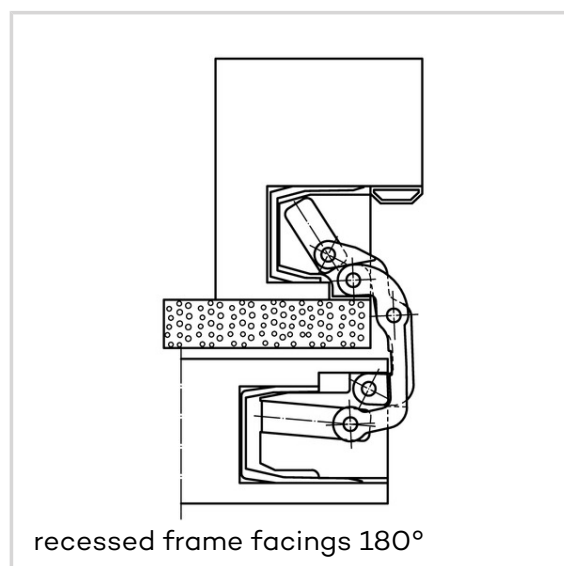

TECTUS - TE 541 3D FVZ

DIN	DIN right and left hand
Article number	5 400631 0 03002
EAN	4015471122782
Finish	Polished nickelled (SW 038)
VPE	pack of 2
DIN	DIN right and left hand
Article number	5 400631 0 03802
EAN	4015471120047
Finish	Satin brassed (SW 047)
VPE	pack of 2
DIN	DIN right and left hand
Article number	5 400631 0 04702
EAN	4015471133658
Finish	RAL 9016 Traffic White (SW 070)
VPE	pack of 2
DIN	DIN right and left hand
Article number	5 400631 0 07002
EAN	4015471122799
Finish	RAL 9005 Matte Black (SW 107)
VPE	pack of 2
DIN	DIN right and left hand
Article number	5 400631 0 10702
EAN	4015471122805
Finish	Satin Chrome Look (F1) (SW 124)
VPE	pack of 2
DIN	DIN right and left hand
Article number	5 400631 0 12402
EAN	4015471110130
Finish	Satin Nickel Look (F2) (SW 125)
VPE	pack of 2
DIN	DIN right and left hand
Article number	5 400631 0 12502
EAN	4015471119263