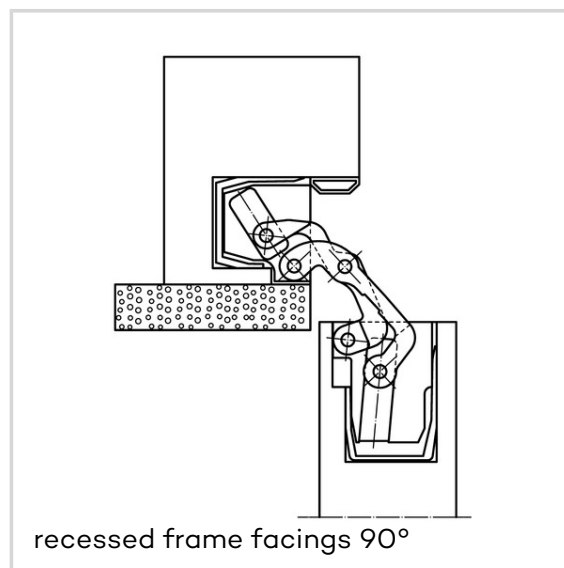

TECTUS - TE 541 3D FVZ

DIN	DIN right and left hand
Article number	5 400631 0 03002
EAN	4015471122782
Finish	Polished nickelled (SW 038)
VPE	pack of 2
DIN	DIN right and left hand
Article number	5 400631 0 03802
EAN	4015471120047
Finish	Satin brassed (SW 047)
VPE	pack of 2
DIN	DIN right and left hand
Article number	5 400631 0 04702
EAN	4015471133658
Finish	RAL 9016 Traffic White (SW 070)
VPE	pack of 2
DIN	DIN right and left hand
Article number	5 400631 0 07002
EAN	4015471122799
Finish	RAL 9005 Matte Black (SW 107)
VPE	pack of 2
DIN	DIN right and left hand
Article number	5 400631 0 10702
EAN	4015471122805
Finish	Satin Chrome Look (F1) (SW 124)
VPE	pack of 2
DIN	DIN right and left hand
Article number	5 400631 0 12402
EAN	4015471110130
Finish	Satin Nickel Look (F2) (SW 125)
VPE	pack of 2
DIN	DIN right and left hand
Article number	5 400631 0 12502
EAN	4015471119263