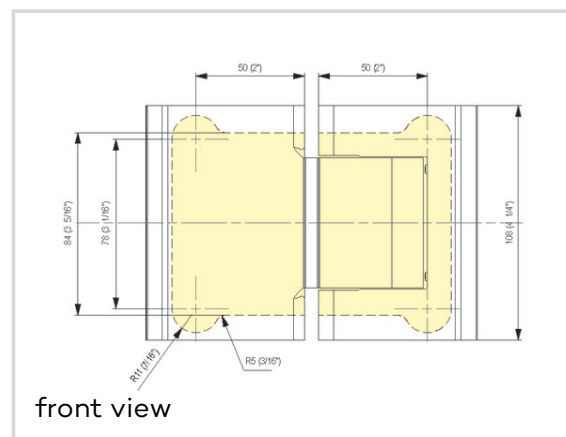

Technical data

Property	Value
Load capacity	80,0 kg
Overall length	108,0 mm
Overall width	152,5 mm
Overall depth	29,0 mm
Opening angle	+/- 90°
Hold open	+ 90°, - 90°
Automatic closing	+ 80°, - 80°

Quality marks

TÜV certification

Classification code

3 8 2/5¹ 0 1 4

¹ The front digit indicates the torques achieved and the efficiency, the rear digit indicates the maximum door weight in accordance with EN 1154:2006. All other technical characteristics are specified in the technical data sheets.

BILOBA - BL 8015

Glass thickness	8 - 13,52 mm
Temperature resistance	- 15,0°C to + 40,0°C
Max. door width	1000,0 mm

Notes

Violent opening further than 95° could unhinge the door. We suggest to install a door stop.