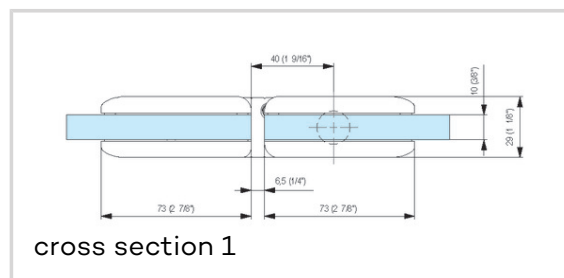

Technical data

Property	Value
Load capacity	80,0 kg
Overall length	108,0 mm
Overall width	152,5 mm
Overall depth	29,0 mm
Opening angle	+/- 90°
Hold open	+ 90°, - 90°
Automatic closing	+ 80°, - 80°

Quality marks

BILOBA - BL 8015

Glass thickness	8 - 13,52 mm
Temperature resistance	- 15,0°C to + 40,0°C
Max. door width	1000,0 mm

Notes

Violent opening further than 95° could unhinge the door. We suggest to install a door stop.

For doors with width less than 500 mm use items BL 8015 + BL 8015 SOL.

Covers in matt stainless steel and polished stainless steel available on request.

Combinations

BL 8015 SF
BL 8015 SOL

Item versions

Finish	EV1 satin silver natural, anodized 20 micron (CO 002)
VPE	pack of 1
DIN	DIN right and left hand
Article number	801502
EAN	8056895007718
Finish	satin black, anodized (CO 005)
VPE	pack of 1
DIN	DIN right and left hand
Article number	801505
EAN	8056895007725
Finish	similar satin stainless steel, PVD coated (CO 013)
VPE	pack of 1
DIN	DIN right and left hand