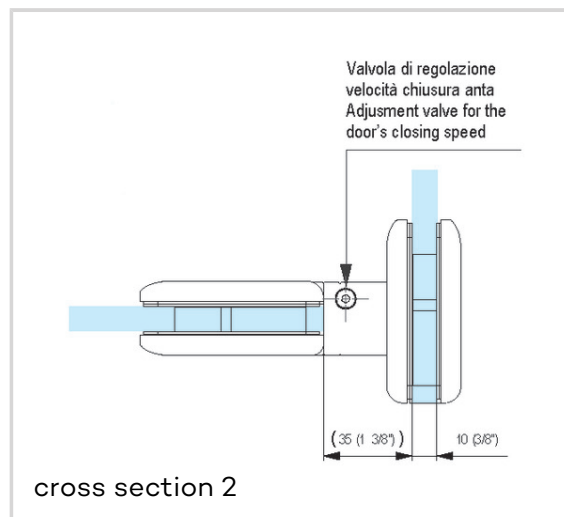

Technical data

Property	Value
Load capacity	80,0 kg
Overall length	108,0 mm
Overall width	152,5 mm
Overall depth	29,0 mm
Opening angle	+/- 90°
Hold open	+ 90°, - 90°
Automatic closing	+ 80°, - 80°

Quality marks

BILOBA - BL 8015

Glass thickness	8 - 13,52 mm
Temperature resistance	- 15,0°C to + 40,0°C
Max. door width	1000,0 mm

Notes

Violent opening further than 95° could unhinge the door. We suggest to install a door stop.

For doors with width less than 500 mm use items BL 8015 + BL 8015 SOL.

Covers in matt stainless steel and polished stainless steel available on request.

Combinations

BL 8015 SF
BL 8015 SOL

Item versions

Finish	EV1 satin silver natural, anodized 20 micron (CO 002)
VPE	pack of 1
DIN	DIN right and left hand
Article number	801502
EAN	8056895007718
Finish	satin black, anodized (CO 005)
VPE	pack of 1
DIN	DIN right and left hand
Article number	801505
EAN	8056895007725
Finish	similar satin stainless steel, PVD coated (CO 013)
VPE	pack of 1
DIN	DIN right and left hand