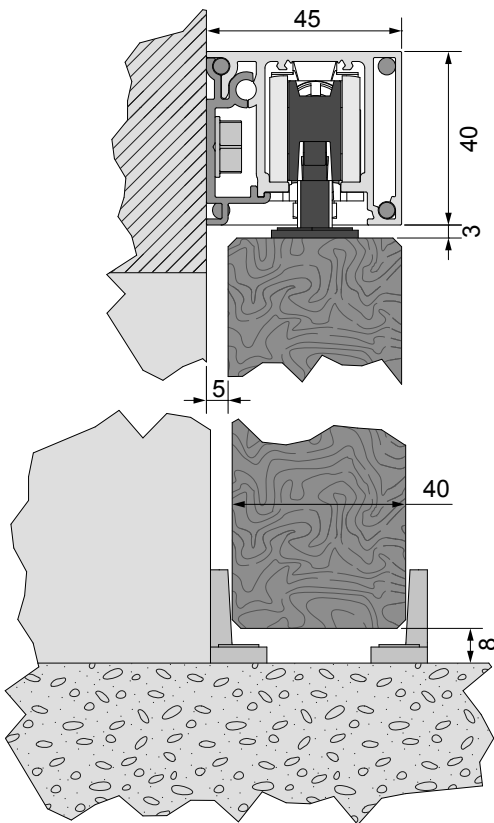

INSTRUCTION DE MONTAGE
MONTAGEANLEITUNG
INSTRUCTIONS FOR ASSEMBLY
INSTRUCCIONES DE MONTAJE

SAF®-SLIM
NM_M67S_001

Réf. Kit Set nb / Art.-Nr.	B (mm)	L (mm)	R (mm)
SAF-S82C/160 SAF-S82D/160	720 < B < 760	830	1595
SAF-S82C/200 SAF-S82D/200	760 < B < 960	830 < B < 1030	1995
11108SMC/SP1 11108SMD/SP1	960 ≤ B < 1460	1030 ≤ B < 1530	R = (2 x L) - 65
11108SMC/SP2 11108SMD/SP2	1460 ≤ B < 2960	1530 ≤ B < 3030	R = (2 x L) - 65

L (mm)	20 - 60 KG	60 - 80 KG
		 M66S
< 880	1 Max	1 Max
< 900	2	1 Max
> 900	2	2
	NM_M66S_001	NM_M67S_001

Dimensions de la porte - Abmessungen von Türen - Dimensions of doors - Dimensiones de las puertas

Réf. Kit Set nb / Art.-Nr.	L (mm)	W (mm)
SAF-S82C/160 SAF-S82D/160	B + 70	H
SAF-S82C/200 SAF-S82D/200	B + 70	H
11108SMC/SP1 11108SMD/SP2	B + 70	H
11108SMC/SP1 11108SMD/SP2	B + 70	H

INSTRUCTION DE MONTAGE
MONTAGEANLEITUNG
INSTRUCTIONS FOR ASSEMBLY
INSTRUCCIONES DE MONTAJE