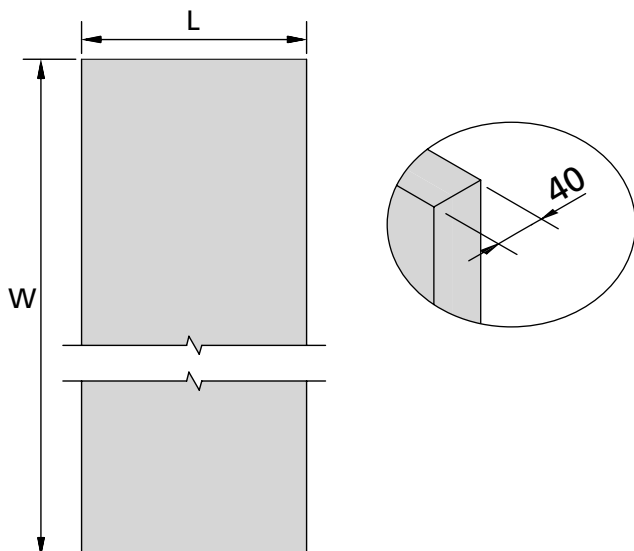

INSTRUCTION DE MONTAGE
MONTAGEANLEITUNG
INSTRUCTIONS FOR ASSEMBLY
INSTRUCCIONES DE MONTAJE

SAF®-SLIM
NM_M67S_001

Réf. Kit Set nb / Art.-Nr.	B (mm)	L (mm)	R (mm)
SAF-S82C/160 SAF-S82D/160	720 < B < 760	830	1595
SAF-S82C/200 SAF-S82D/200	760 < B < 960	830 < B < 1030	1995
11108SMC/SP1 11108SMD/SP1	960 ≤ B < 1460	1030 ≤ B < 1530	R = (2 x L) - 65
11108SMC/SP2 11108SMD/SP2	1460 ≤ B < 2960	1530 ≤ B < 3030	R = (2 x L) - 65

L (mm)	20 - 60 KG	60 - 80 KG
		 M66S
< 880	1 Max	1 Max
< 900	2	1 Max
> 900	2	2
	NM_M66S_001	NM_M67S_001

Dimensions de la porte - Abmessungen von Türen - Dimensions of doors - Dimensiones de las puertas

Réf. Kit Set nb / Art.-Nr.	L (mm)	W (mm)
SAF-S82C/160 SAF-S82D/160	B + 70	H
SAF-S82C/200 SAF-S82D/200	B + 70	H
11108SMC/SP1 11108SMD/SP2	B + 70	H
11108SMC/SP1 11108SMD/SP2	B + 70	H

INSTRUCTION DE MONTAGE
MONTAGEANLEITUNG
INSTRUCTIONS FOR ASSEMBLY
INSTRUCCIONES DE MONTAJE