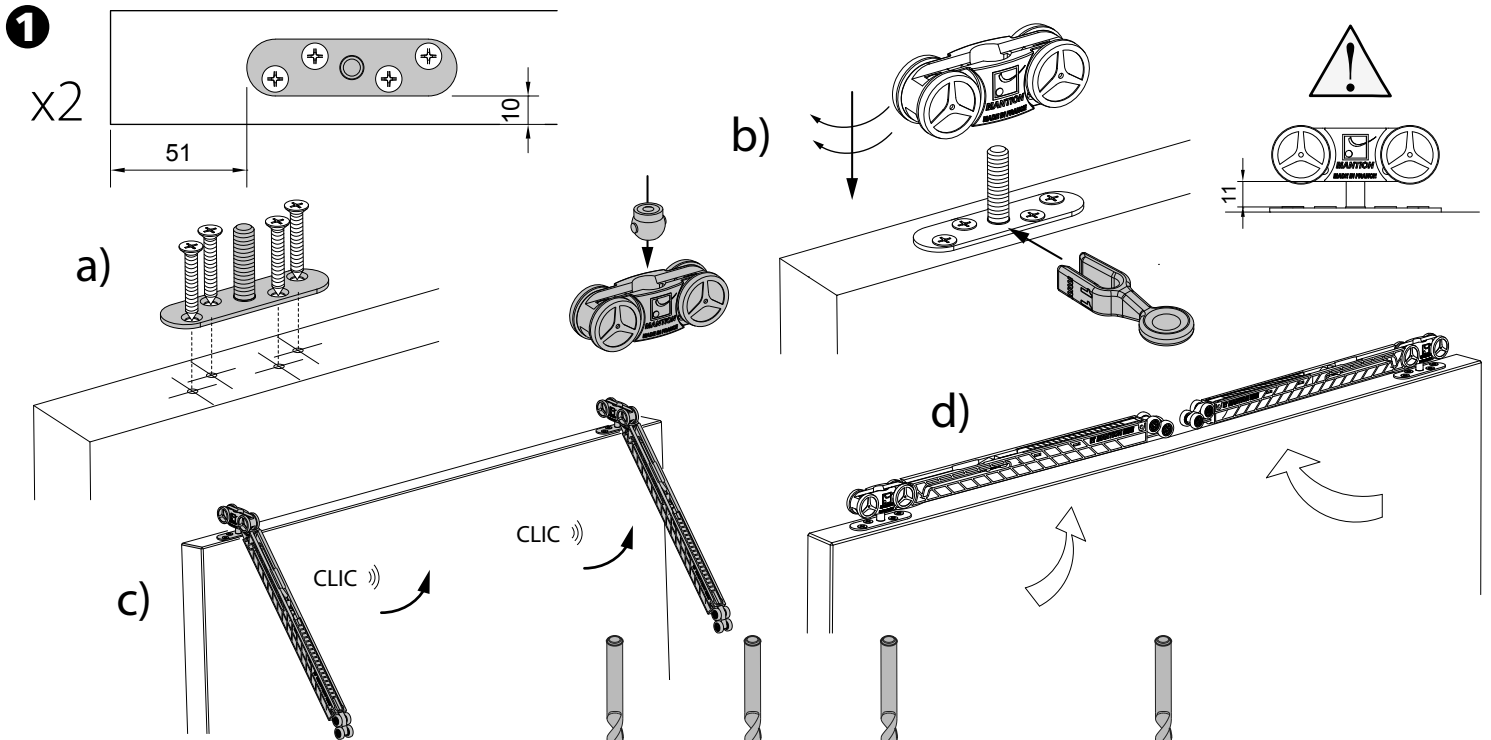

SAF®-SLIM
NM_M67S_001