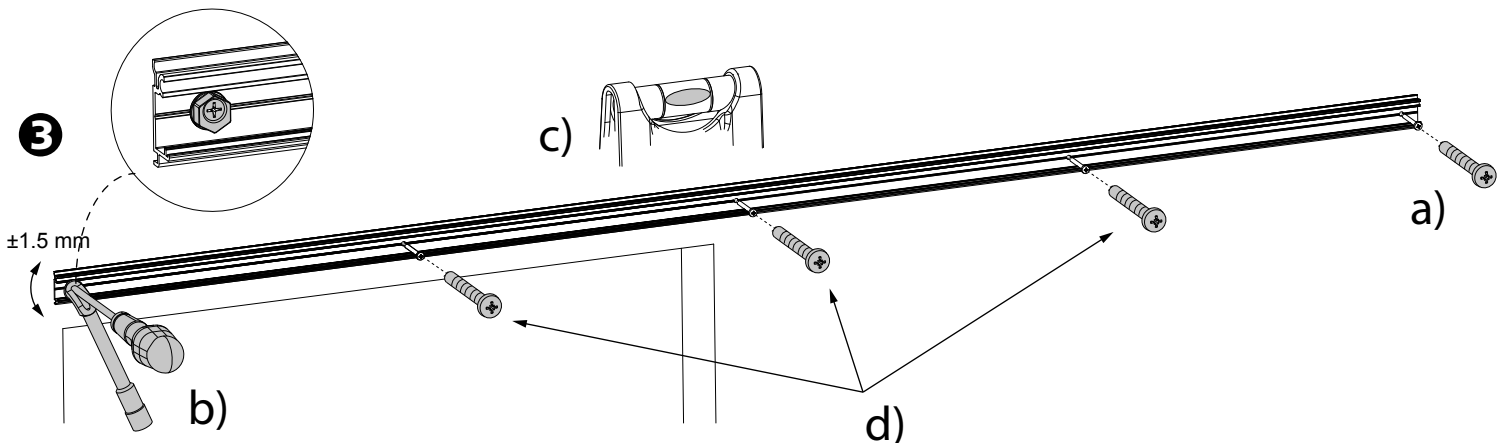

SAF®-SLIM
NM_M67S_001