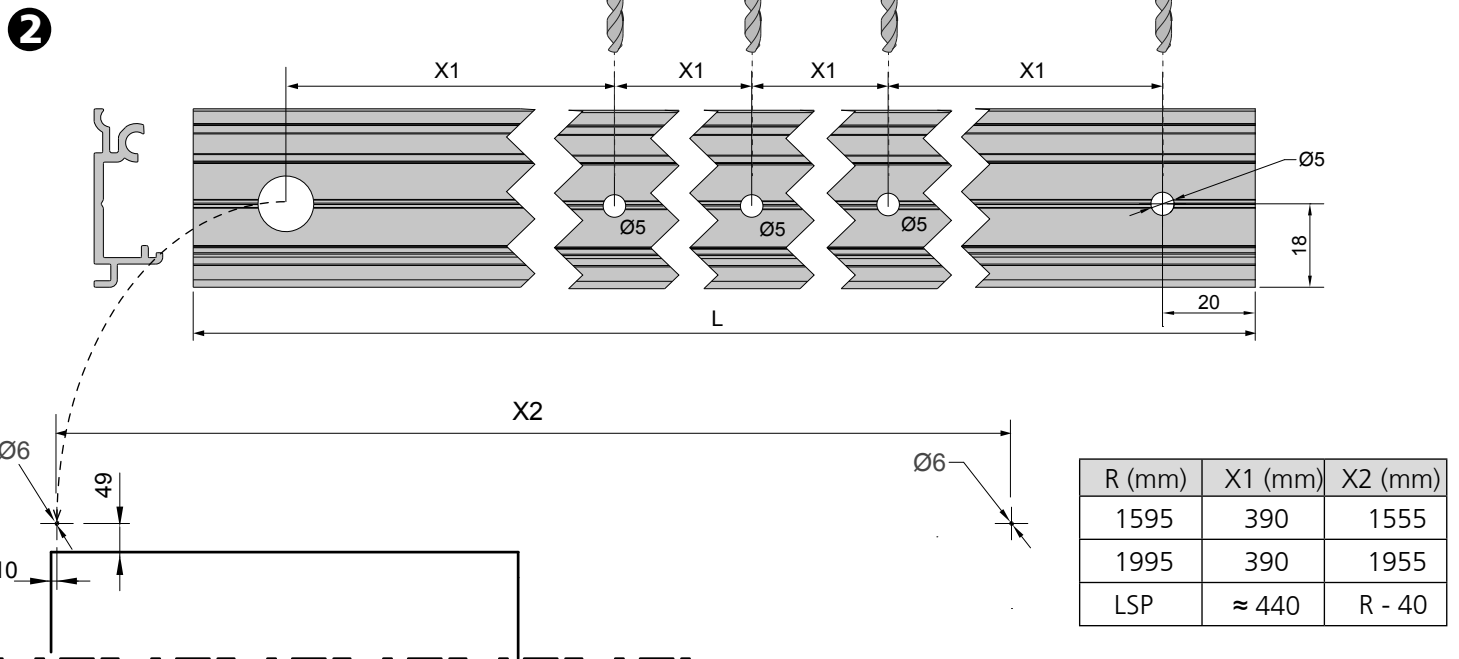

SAF®-SLIM
NM_M67S_001